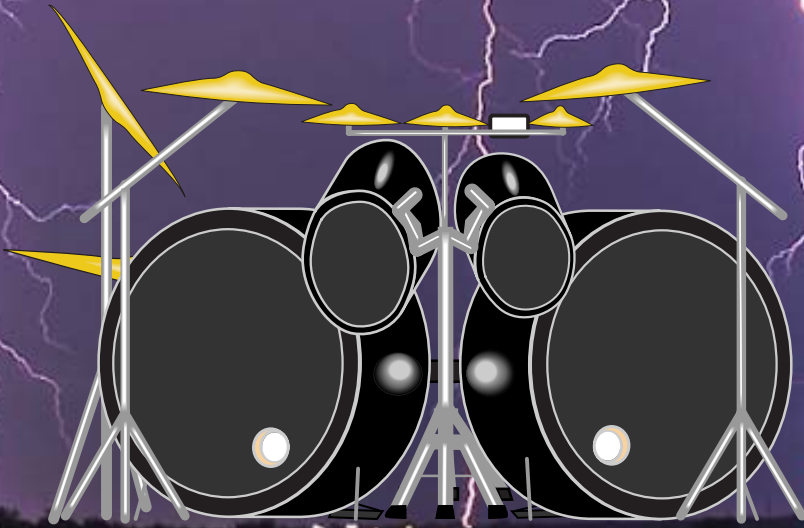

DESIGN

MISSION

Our approach is simple, give todays drummer a premium drumkit to play on without charging a premium price.
KEF Signature Drums are made to tight specifications to ensure quality and endurance. The shells are made from the drummers choice of four woods; Maple, Birch, Hickory, and Pine(beginners sets only). We use only the best hardware so that when you invest in a KEF drum kit,all you have to worry about is getting to your next gig. Ride the storm on a KEF Signature.